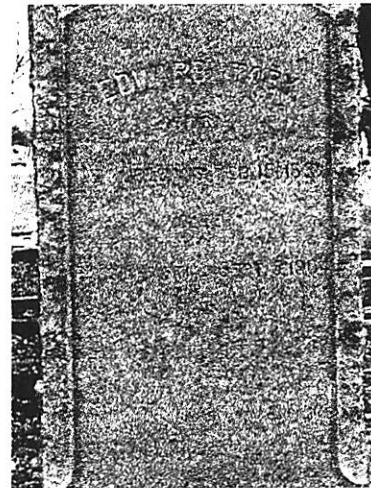

Burial:

[Live Oak Cemetery](#)  
Pass Christian  
Harrison County  
Mississippi, USA

Created by: [kimshockey \(reb\)](#) (inacti...

Record added: Jul 13, 2005

Find A Grave Memorial# 11347393

Added by: [Ed Stallings](#)